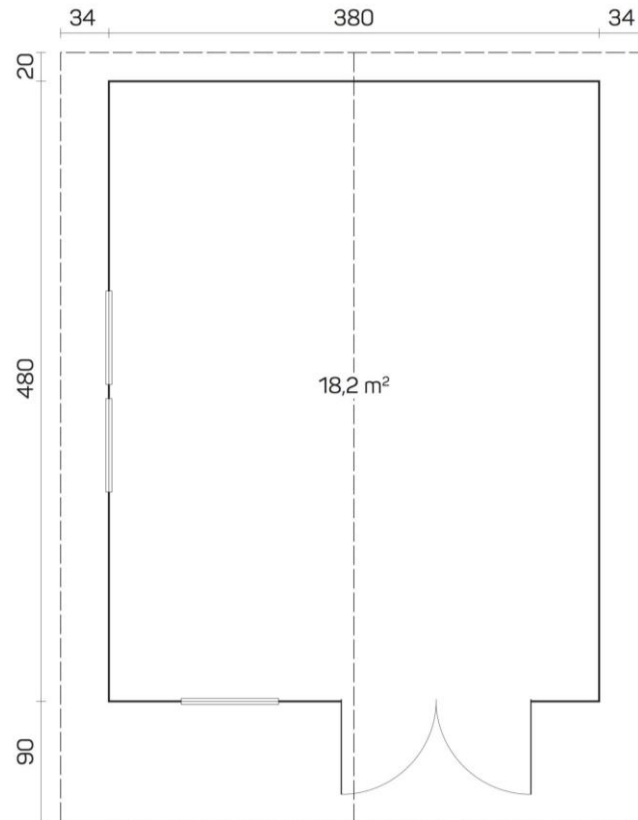

Rosella 4m x 5m

Rosella is the “big sister” version of our Clover and Matilda cabins.

The Rosella boasts a larger footprint, providing even more room to spread out and make it your own.

Whether you dream of a cozy guest cottage or an inspiring home office, Rosella has the space to bring your vision to life.

Please Note: You will need either to be an approved owner-builder or use a registered builder to install this cabin.

Rosella 4m x 5m

Specifications:

External Dimensions (W x D):	4m x 5 m
Internal Dimensions (W x D):	3.72m x 4.72 m
Verandah size (W x D):	4m x 0.9 m
Floor surface area:	18.2 m ²
Wall thickness:	40 mm
Roof pitch	16 °
Side wall height:	217 cm
Ridge Height:	257 cm
Roof surface area:	29.9m ²
Roof and floor board thickness:	18 mm
Double glazed window size:	990 x 756 mm & 1530 x 990mm
Double glazed door size:	1955mm x 1425 mm
Kit weight:	1330 kg
Flat-packed kit size:	L 600 cm x W 108 cm x H 64 cm