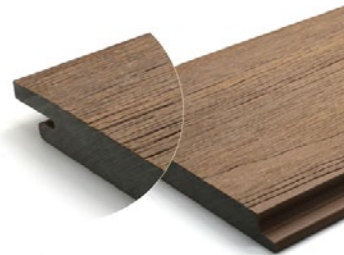

Benefits

- Fully finished product - no oiling or painting
- Maintenance Free
- Long lasting
- Concealed fixings
- Perfect for coastal locations
- Matching Finishing Profiles
- Residential & commercial applications
- UV and Termite resistant
- Timber look
- Environmentally friendly - made from 95% recycled materials