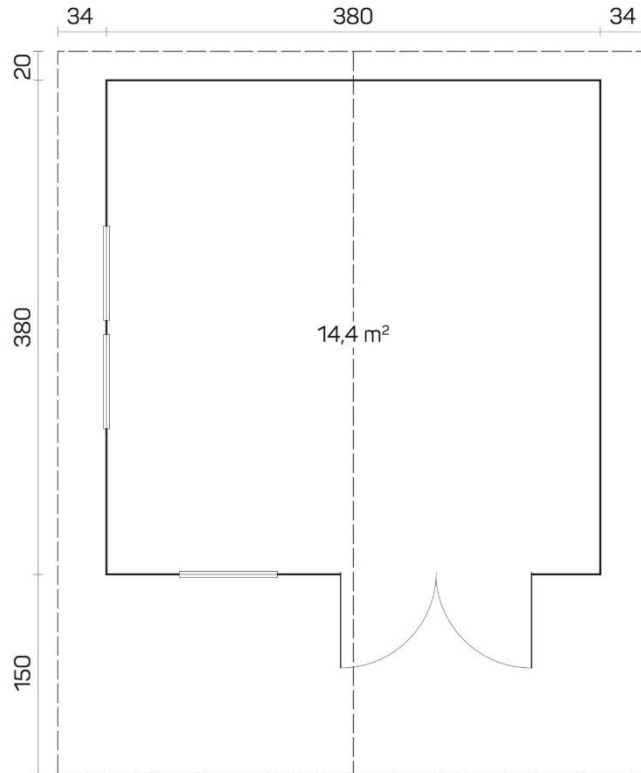

Matilda 4m x 4m

Specifications:

External Dimensions (W x D):	4m x 4 m
Internal Dimensions (W x D):	3.72m x 3.72 m
Verandah size (W x D):	4m x 1.5 m
Floor surface area:	14.4 m ²
Wall thickness:	40 mm
Roof pitch	15 °
Side wall height:	205 cm
Ridge Height:	257 cm
Roof surface area:	25.3m ²
Roof and floor board thickness:	18 mm
Double glazed window size:	990 x 765 mm & 1530 x 990mm
Double glazed door size:	1955mm x 1425 mm
Kit weight:	1200 kg
Flat-packed kit size:	L 550 cm x W 108 cm x H 65 cm