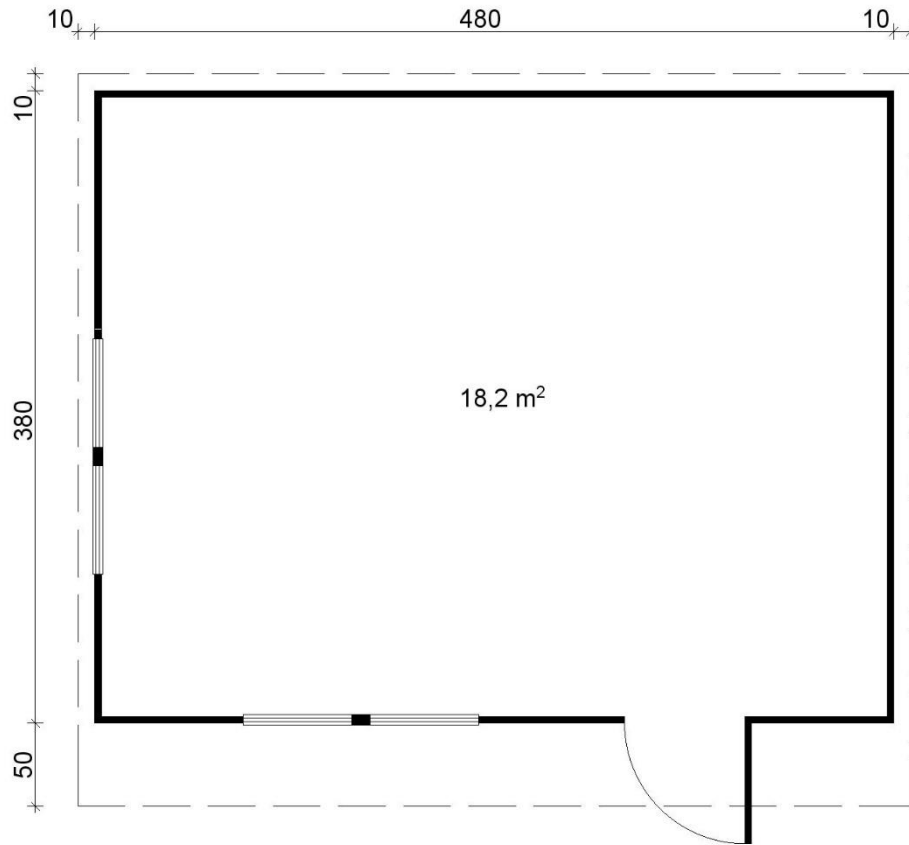

Please Note: You will need either to be an approved owner-builder or use a registered builder to install this cabin.

Coco 5m x 4m

Specifications:

External Dimensions (W x D):	5m x 4m
Internal Dimensions (W x D):	4.72m x 3.72m
Floor surface area:	18.2 m ²
Wall thickness:	40 mm
Roof pitch	5 °
Side wall height:	211 / 245 cm
Ridge Height:	254 cm
Roof surface area:	23m ²
Roof and floor board thickness:	18 mm
Double glazed window size:	2 @ 1530 x 990mm
Double glazed door size:	1955mm x 840 mm
Kit weight:	1400 kg
Flat-packed kit size:	L 540 cm x W 108 cm x H 72 cm