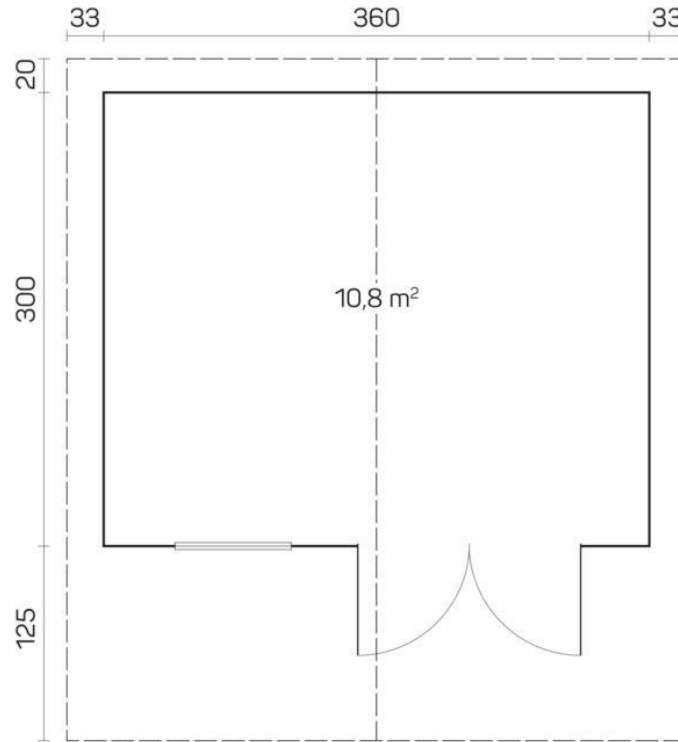

Clover 3.8m x 3.2m

Specifications:

External Dimensions (W x D):	3.8m x 3.2m
Internal Dimensions (W x D):	3.52m x 2.92m
Verandah size (W x D):	3.8m x 1.25 m
Floor surface area:	10.8 m ²
Wall thickness:	40 mm
Roof pitch	16 °
Side wall height:	205 cm
Ridge Height:	257 cm
Roof surface area:	19.58m ²
Roof and floor board thickness:	18 mm
Bearer size:	75 x 45mm
Double glazed window size:	990 mm x 765 mm
Double glazed door size:	1955mm x 1425 mm
Kit weight:	960 kg
Flat-packed kit size:	L 445 cm x W 108 cm x H 63 cm