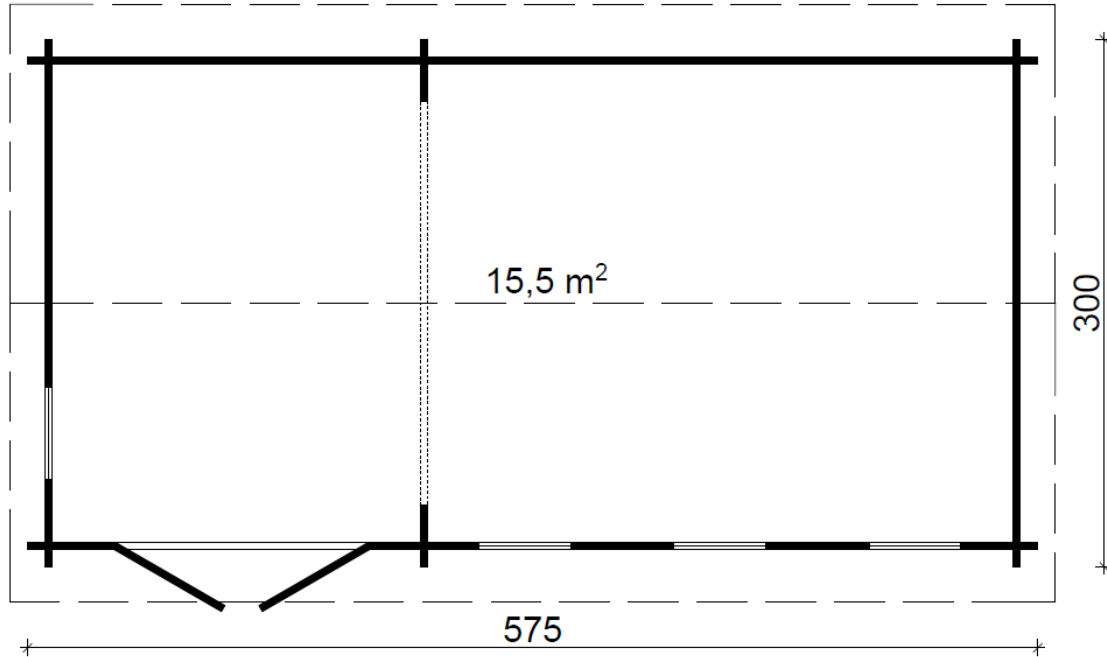

Please Note: You will need either to be an approved owner-builder or use a registered builder to install this cabin.

Ava 5.75m x 3m

Specifications:

External Dimensions (W x D):	5.75m x 3m
Internal Dimensions (W x D):	5.47m x 2.72m
Floor surface area:	15.5 m ²
Wall thickness:	40 mm
Roof pitch	16 °
Side wall height:	222 cm
Ridge Height:	263 cm
Roof surface area:	21.4m ²
Roof and floor board thickness:	18 mm
Double glazed window size:	515mm x 1890mm
Double glazed door size:	1425mm x 1955 mm
Kit weight:	1200 kg
Flat-packed kit size:	L 600 cm x W 108 cm x H 57 cm